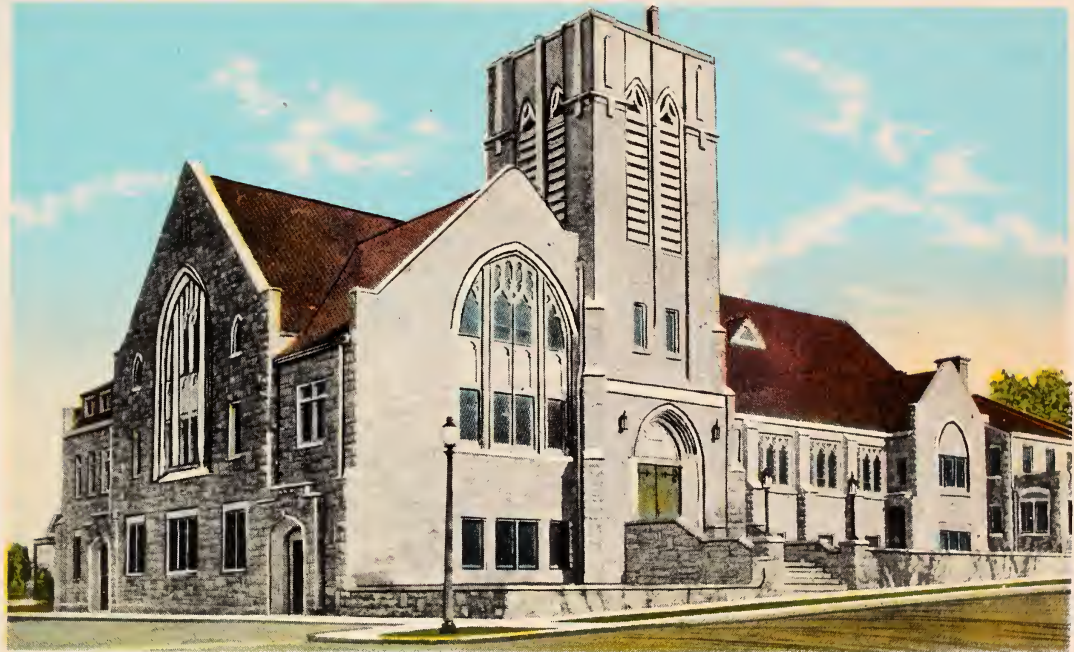

Presbyterian Church, Dodge City, Kansas

120977-N

DISTRIBUTED BY KENNEDY PHOTO SERVICE, LIBERAL, KANSAS

GENUINE CURTEICH-CHICAGO "C.T. AMERICAN ART" POST CARD (REG. U.S. PAT. OFF.)

POST CARD

PLACE
ONE CENT
STAMP
HERE